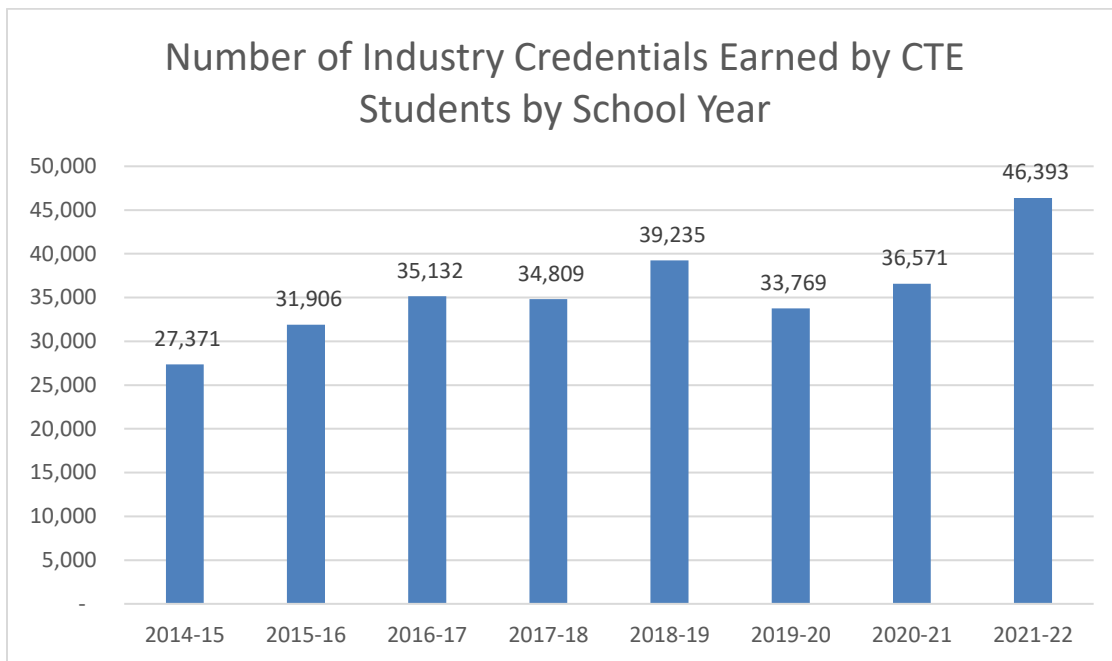

Industry Certifications Earned by CTE Secondary Students

In 2021-22, CTE students earned a total of 46,393 industry certifications – that’s a 26.9% increase over 2020-21.

The following table shows the most recent industry certification data and provides further details of students earning industry certifications in 2021-22.

School Year 2021-22					
Pennsylvania Secondary Career Technical Education Program Enrollments & Industry Certifications Earned by Grade					
	Total	Grade 9	Grade 10	Grade 11	Grade 12
Total Secondary CTE Program Enrollments	68,574	6,029	19,972	21,308	21,265
Total Industry Certifications Earned	46,393	2,345	10,864	12,200	20,984
Total Students that Earned Certifications	25,284	1,455	6,428	7,109	10,292
Percent of CTE Program Enrollments Earning Certifications	36.9%	24.1%	32.2%	33.4%	48.4%